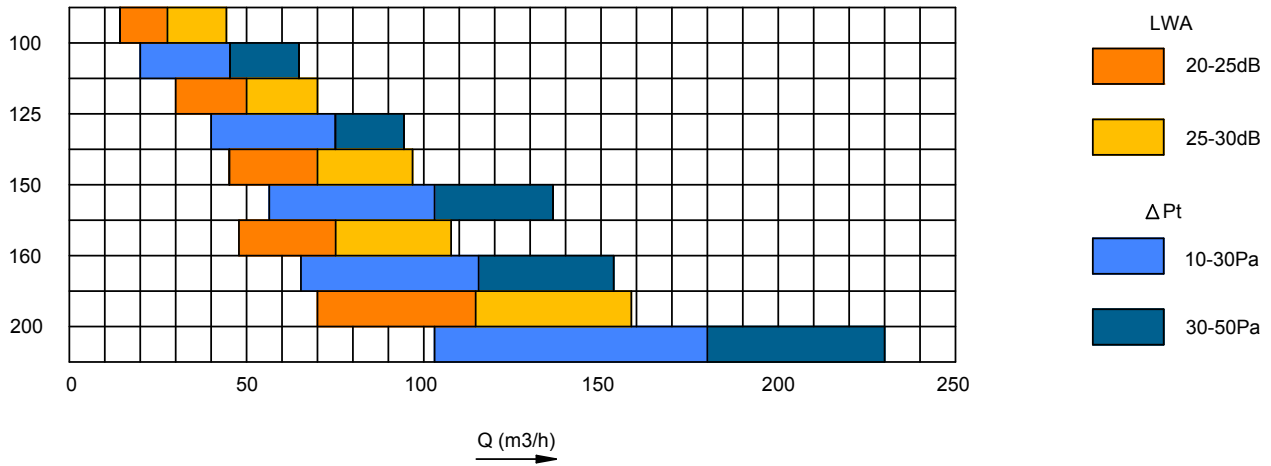

ВЕНТИЛЯЦИОННЫЕ ВЕНТИЛИ VENTILATING VALVES

БЫСТРЫЙ ПОДБОР / FAST SELECTION:

ОБРАЗЕЦ ЗАКАЗА / HOW TO ORDER:

VS-1 / 125	
Размеры	Dimension
100, 125, 150, 160, 200	100, 125, 150, 160, 200
Тип	Type
VS-1	VS-1