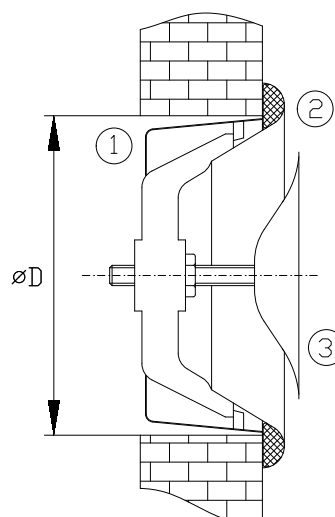

DESCRIPTION:

Ventilating valves are designed to supply air to sanitary rooms and other premises and can be also used in low pressure air conditioning systems with air flow control.

CONSTRUCTION:

- Fixed diffuser ring
- Adjustable disc for valve opening and closing
- Subframe

MATERIAL:

Steel sheet metal

COLOUR:

Powder coated RAL 9010 (white)

INSTALLATION:

With screws

РАЗМЕРЫ / DIMENSIONS:

Размер / Size ØD
100
125
150
160
200