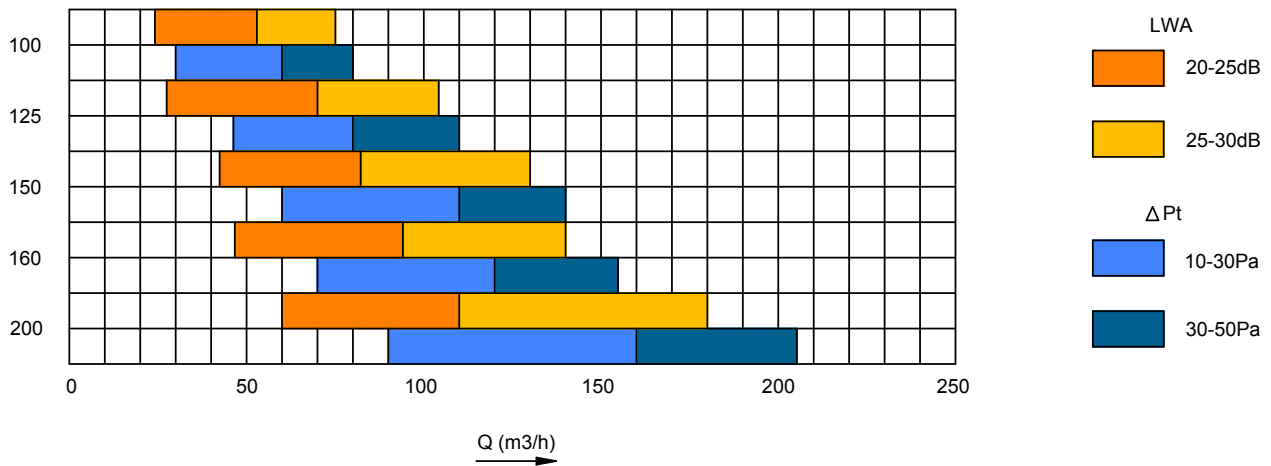

ВЕНТИЛЯЦИОННЫЕ ВЕНТИЛИ VENTILATING VALVES

БЫСТРЫЙ ПОДБОР / FAST SELECTION:

ОБРАЗЕЦ ЗАКАЗА / HOW TO ORDER:

VE-1 / 125	
Размеры	Dimension
100, 125, 150, 160, 200	100, 125, 150, 160, 200
Тип	Type
VE-1	VE-1

VS-1

ОПИСАНИЕ:

Вентиляционные вентили используются для подачи воздуха в ванных комнат, санузлов и других помещений, могут быть использованы для подачи воздуха в помещениях с малыми значениями воздухообмена, когда необходимо регулирование расхода воздуха.

КОНСТРУКЦИЯ:

- Основание вентили
- Центральный диск
- Встроенная рама

МАТЕРИАЛ:

Листовая сталь

ЦВЕТ:

Порошковое напыление RAL 9010 (белый)

МОНТАЖ:

С винтами

DESCRIPTION:

Ventilating valves are designed to supply air to sanitary rooms and other premises and can be also used in low pressure air conditioning systems with air flow control.

CONSTRUCTION:

- Fixed diffuser ring
- Adjustable disc for valve opening and closing
- Subframe

MATERIAL:

Steel sheet metal

COLOUR:

Powder coated RAL 9010 (white)

INSTALLATION:

With screws

РАЗМЕРЫ / DIMENSIONS:

Размер / Size ØD
100
125
150
160
200